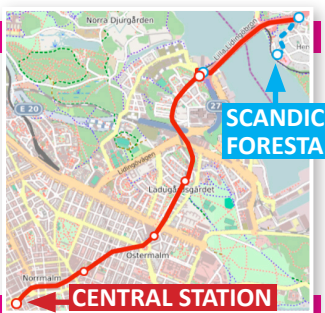

## Chess open for women

Pia Cramling and her club Wasa SK invite you to a Pia Cramling's Ladies Open at Scandic Foresta in Stockholm, Sweden, 1–2 September 2018.

It will be a 7 round swiss tournament for women with thinking time: 30 min + 10 sec. The tournament is ELO registered. 30 players are guaranteed a seat.

### ROUTE TO SCANDIC FORESTA

Take the subway from Central Station in Stockholm. Red line towards Ropsten. Travel all the way to Ropsten. Take bus (204, 211 or 212) or tram over the bridge to Torsviks torg (Torsvik if you use tram). Walk 600 meters and you are at beautiful Scandic Foresta! Hotel's address is Herserudsvägen 22 if you use Google Maps.